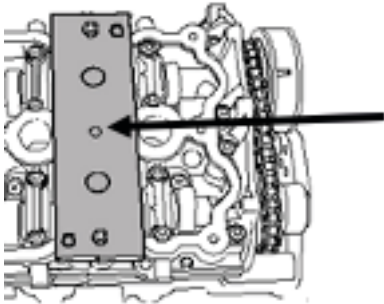

- Audi A3, A4, A6, S3, TT
- VW Golf, Touran (from 2004)

ENGINE CODES:

AWA, AXW, AXX, BGB, BHD, BLX, BMB, BPG, BPJ, BPY, BUL, BWA, BWE, BYK

USED AS:

- Pos. 1 OEM T10020 Two Pin wrench
- Pos. 2 OEM T10252 Camshaft fixer
- Pos. 3 OEM T10060/A Pin for multi-rip belt adjuster
- Pos. 4 OEM 3366 Holder tool for chain adjuster
- Pos. 5 OEM T40011 Fixer for tooth belt pulley
- Pos. 6 OEM T10115 Pin for chain adjuster
- Pos. 7 OEM T10092 Screw for chain adjuster

!Attention! Repairing only with manufacturer manual

1. Two hole wrench,
use as OEM T10020

2. Camshaft fixer,
use as OEM T10252

3. Pin for multi-rip belt adjuster,
use as OEM T10060A

6. Pin for chain adjuster,
use as OEM T10115