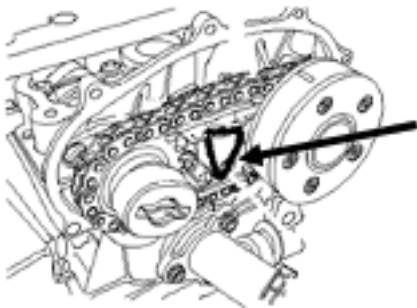

- Audi A3, A4, A6, S3, TT
- VW Golf, Touran (from 2004)

ENGINE CODES:

AWA, AXW, AXX, BGB, BHD, BLX, BMB, BPG, BPJ, BPY, BUL, BWA, BWE, BYK

USED AS:

- Pos. 1 OEM T10020 Two Pin wrench
- Pos. 2 OEM T10252 Camshaft fixer
- Pos. 3 OEM T10060/A Pin for multi-rip belt adjuster
- Pos. 4 OEM 3366 Holder tool for chain adjuster
- Pos. 5 OEM T40011 Fixer for tooth belt pulley
- Pos. 6 OEM T10115 Pin for chain adjuster
- Pos. 7 OEM T10092 Screw for chain adjuster

!Attention! Repairing only with manufacturer manual

1. Two hole wrench,
use as OEM T10020

2. Camshaft fixer,
use as OEM T10252

3. Pin for multi-rip belt adjuster,
use as OEM T10060A

6. Pin for chain adjuster,
use as OEM T10115