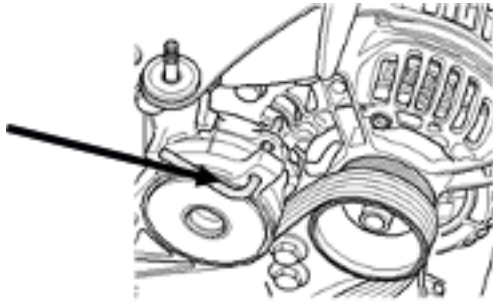

- Audi A3, A4, A6, S3, TT
- VW Golf, Touran (from 2004)

ENGINE CODES:

AWA, AXW, AXX, BGB, BHD, BLX, BMB, BPG, BPJ, BPY, BUL, BWA, BWE, BYK

USED AS:

- Pos. 1 OEM T10020 Two Pin wrench
- Pos. 2 OEM T10252 Camshaft fixer
- Pos. 3 OEM T10060/A Pin for multi-rip belt adjuster
- Pos. 4 OEM 3366 Holder tool for chain adjuster
- Pos. 5 OEM T40011 Fixer for tooth belt pulley
- Pos. 6 OEM T10115 Pin for chain adjuster
- Pos. 7 OEM T10092 Screw for chain adjuster

!Attention! Repairing only with manufacturer manual

1. Two hole wrench,
use as OEM T10020

2. Camshaft fixer,
use as OEM T10252

3. Pin for multi-rip belt adjuster,
use as OEM T10060A

6. Pin for chain adjuster,
use as OEM T10115