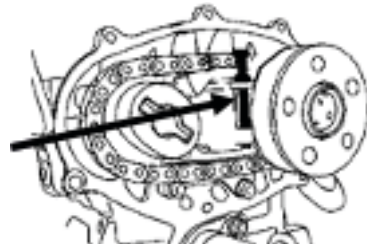

1. Two hole wrench,
  use as OEM T10020

2. Camshaft fixer,
  use as OEM T10252

3. Pin for multi-rip belt adjuster,
  use as OEM T10060A

6. Pin for chain adjuster,
  use as OEM T10115

7. Screw for chain adjuster,
  use as OEM T10092